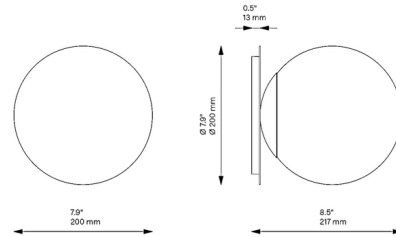

Shown in lacquered burnished brass / opal matte

Specifications

COLOR Opal Matte
BODY FINISH Lacquered Burnished Brass
WATTAGE 5W
DIMMER Low Voltage Electronic
DIMENSIONS 7.9"W x 7.9"H x 8.5"D
BULB NOT INCLUDED 1 x B10/Candelabra (E12)/5W/120V LED