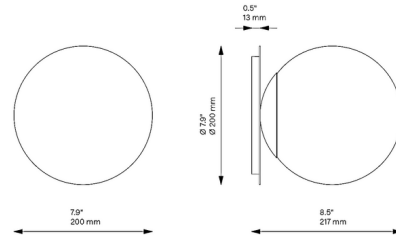

Shown in lacquered burnished brass / opal matte

Specifications

COLOR Opal Matte
BODY FINISH Lacquered Burnished Brass
WATTAGE 5W
DIMMER Low Voltage Electronic
DIMENSIONS 7.9"W x 7.9"H x 8.5"D
BULB NOT INCLUDED 1 x B10/Candelabra (E12)/5W/120V LED