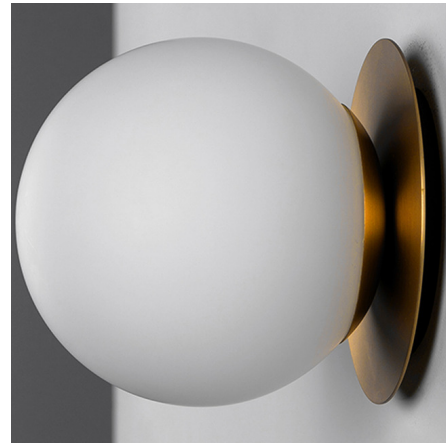

Lightology

lightology.com
866-954-4489
07-01-26

Project: _____

Company: _____

Location: _____ Fixture Type: _____

SPEC #: **SWG1544681**

Approved On: _____ Approved By: _____

Pulsar Wall Sconce - Overstock

By Schwung Home

Description

The Pulsar Wall Sconce features a simple geometric design that will complement a variety of interiors. The globe shaped glass shade is supported by a round metal backplate for a smooth, symmetrical look.

Shown in lacquered burnished brass / opal matte

Specifications

COLOR Opal Matte
BODY FINISH Lacquered Burnished Brass
WATTAGE 5W
DIMMER Low Voltage Electronic
DIMENSIONS 7.9"W x 7.9"H x 8.5"D
BULB NOT INCLUDED 1 x B10/Candelabra (E12)/5W/120V LED