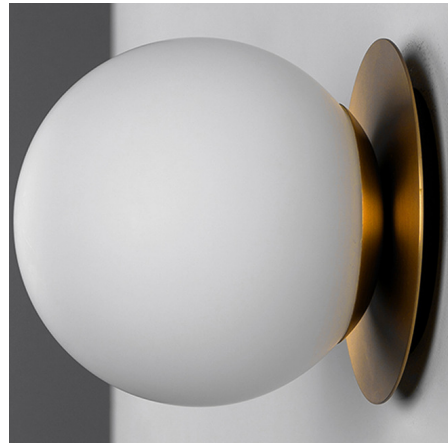

Lightology

lightology.com
866-954-4489
04-22-26

Project: _____

Company: _____

Location: _____ Fixture Type: _____

SPEC #: **SWG1544681**

Approved On: _____ Approved By: _____

Pulsar Wall Sconce - Overstock

By Schwung Home

Description

The Pulsar Wall Sconce features a simple geometric design that will complement a variety of interiors. The globe shaped glass shade is supported by a round metal backplate for a smooth, symmetrical look.

Shown in lacquered burnished brass / opal matte

Specifications

COLOR Opal Matte
BODY FINISH Lacquered Burnished Brass
WATTAGE 5W
DIMMER Low Voltage Electronic
DIMENSIONS 7.9"W x 7.9"H x 8.5"D
BULB NOT INCLUDED 1 x B10/Candelabra (E12)/5W/120V LED