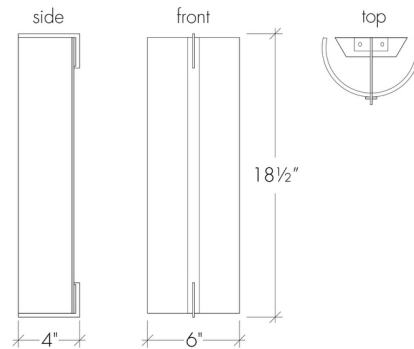

By UltraLights

Description

The Loom Wall Sconce offers a transitional design perfect for providing accent lighting in any space. The cylindrical diffuser softens light from its integrated LED light source and directs light both up and down for an elegant effect. The fabric lamp shade is supported by a slim metal bracket which also provide an understated decorative accent. Available in 120V (TRIAC dimmable) or 120-277V (0-10V dimmable).

Shown in black pearl / modern linen

Specifications

COLOR	Modern Linen
BODY FINISH	Black Pearl
WATTAGE	8.4W
DIMMER	Standard 120V
DIMENSIONS	6"W x 18.5"H x 4"D
INTEGRATED LED MODULE	1 x LED/8.4W/120V LED
COUNTRY OF ORIGIN	United States