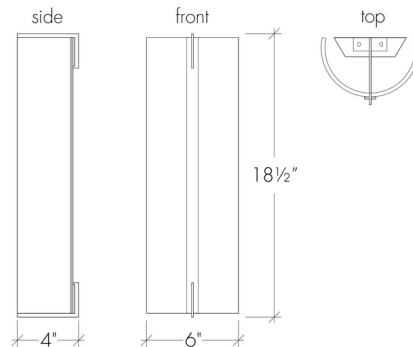

By UltraLights

Description

The Loom Wall Sconce offers a transitional design perfect for providing accent lighting in any space. The cylindrical diffuser softens light from its integrated LED light source and directs light both up and down for an elegant effect. The fabric lamp shade is supported by a slim metal bracket which also provide an understated decorative accent. Available in 120V (TRIAC dimmable) or 120-277V (0-10V dimmable).

Shown in black pearl / modern linen

Specifications

COLOR	Modern Linen
BODY FINISH	Black Pearl
WATTAGE	8.4W
DIMMER	Standard 120V
DIMENSIONS	6"W x 18.5"H x 4"D
INTEGRATED LED MODULE	1 x LED/8.4W/120V LED
COUNTRY OF ORIGIN	United States