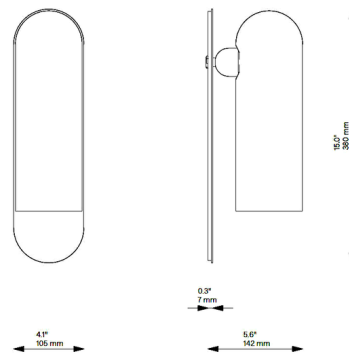

By Schwung Home

Description

The Odyssey Wall Sconce's opal glass shade will produce a warm, diffused glow in any space. The diffuser features a cylindrical shape rising to a domed top. This shape is echoed in the sconce's metal backplate for a serene, balanced expression.

Shown in black gunmetal / opal matte

Specifications

COLOR Opal Matte
BODY FINISH Black Gunmetal
WATTAGE 5W
DIMMER Low Voltage Electronic
DIMENSIONS 4.1"W x 15"H x 5.6"D
BULB INCLUDED 1 x B10/Candelabra (E12)/5W/120V LED