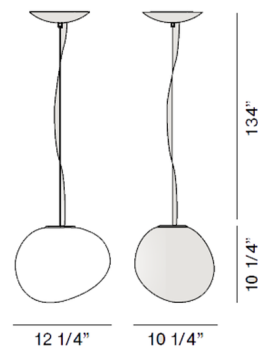

By Foscarini

Description

The Gregg Pendant brings a decorative, organic look to your interior space. The white, acid etched glass is reminiscent of pebbles smoothed by water which light up with sunlight. Dimmable with ELV (phase cut) or 0-10V dimmers.

Shown in white / white

6 1/4" - 8 1/4" LED

Specifications

COLOR White
BODY FINISH White
WATTAGE 20W
DIMMER Standard 120V
DIMENSIONS 8.25"W x 6.25"H x 6.75"D
BULB NOT INCLUDED 1 x G16.5/Candelabra (E12)/20W/120V LED

Technical Information

PRODUCT DIMENSIONS Adjustable Cable Length: 114"

CLICK TO VIEW PRODUCT

Notes: