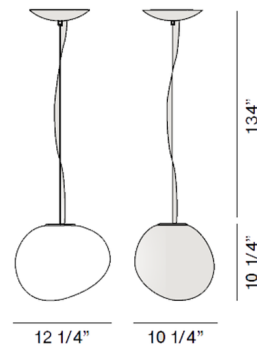

By Foscarini

Description

The Gregg Pendant brings a decorative, organic look to your interior space. The white, acid etched glass is reminiscent of pebbles smoothed by water which light up with sunlight. Dimmable with ELV (phase cut) or 0-10V dimmers.

Shown in white / white

6 1/4" - 8 1/4" LED

Specifications

COLOR White
BODY FINISH White
WATTAGE 20W
DIMMER Standard 120V
DIMENSIONS 8.25"W x 6.25"H x 6.75"D
BULB NOT INCLUDED 1 x G16.5/Candelabra (E12)/20W/120V LED

Technical Information

PRODUCT DIMENSIONS Adjustable Cable Length: 114"

CLICK TO VIEW PRODUCT

Notes: