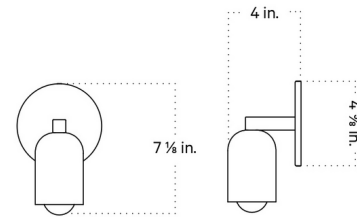

Lightology

lightology.com
866-954-4489
06-04-26

Project: _____

Company: _____

Location: _____ Fixture Type: _____

SPEC #: **ICW1544686**

Approved On: _____ Approved By: _____

Fixed Down Slim Wall Sconce - Overstock By In Common With

Description

The elegant and unobtrusive Fixed Down Sconce provides soft downward glow.

Shown in brass / brass

Specifications

COLOR	Brass
BODY FINISH	Brass
WATTAGE	4W
DIMMER	Standard 120V
DIMENSIONS	4.625"W x 7.125"H x 4"D
BULB INCLUDED	1 x G16.5/Candelabra (E12)/4W/120V LED
COUNTRY OF ORIGIN	United States

Technical Information

PRODUCT DIMENSIONS	Backplate: 4.625" diameter
LAMP LIFE	30000 hours
COLOR RENDERING	95 CRI
LAMP COLOR	Warm Dim
LUMENS/WATT	55.00
LUMINOUS FLUX	220 lumens

CLICK TO VIEW PRODUCT

Notes: