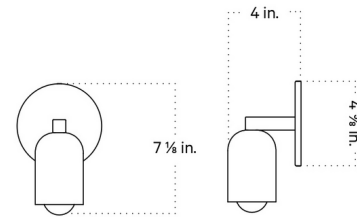

CLICK TO VIEW PRODUCT

Notes: