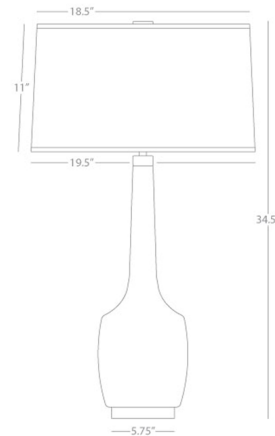

### Specifications

COLOR	Oyster Linen
BODY FINISH	Bone
WATTAGE	27W
DIMMER	Included
DIMENSIONS	19.5"W x 34.5"H
BULB NOT INCLUDED	1 x A19/Medium (E26)/27W/120V LED
COUNTRY OF ORIGIN	United States

### Technical Information

PRODUCT DIMENSIONS	Silver Cord: 96"
--------------------	------------------

CLICK TO VIEW PRODUCT

Notes: