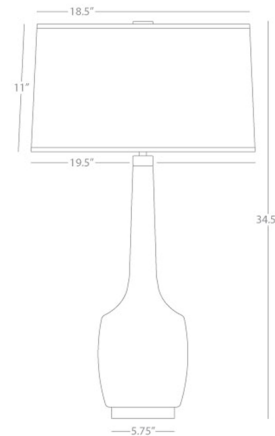

By Robert Abbey

Description

The Delilah Table Lamp adds a clean elegance to your interior space. The urn-shaped ceramic body rests on an Antique Brass base and is topped with a hardback linen shade, with a top and bottom diffuser, that casts warm light across your room. Full range dimmer switch is located on the lamp socket.

Shown in bone / oyster linen

Specifications

COLOR Oyster Linen
BODY FINISH Bone
WATTAGE 27W
DIMMER Included
DIMENSIONS 19.5"W x 34.5"H
BULB NOT INCLUDED 1 x A19/Medium (E26)/27W/120V LED
COUNTRY OF ORIGIN United States

Technical Information

PRODUCT DIMENSIONS Silver Cord: 96"

CLICK TO VIEW PRODUCT

Notes: