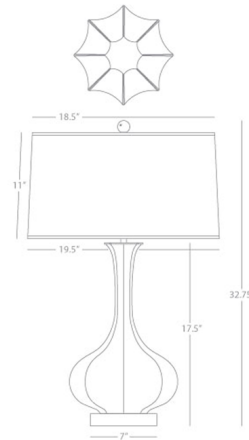

By Robert Abbey

Description

The Pike Table Lamp adds a clean decorative look to your interior space. The curved ceramic body rests on lucite or aged brass base and is topped with a hardback drum shaped fabric shade that casts warm light across your room. Full range dimmer switch is located on the lamp socket.

Shown in matte steel blue / pearl dupioni

Specifications

COLOR	Pearl Dupioni
BODY FINISH	Matte Steel Blue
WATTAGE	27W
DIMMER	Included
DIMENSIONS	19.5"W x 32.75"H
BULB NOT INCLUDED	1 x A19/Medium (E26)/27W/120V LED
COUNTRY OF ORIGIN	United States