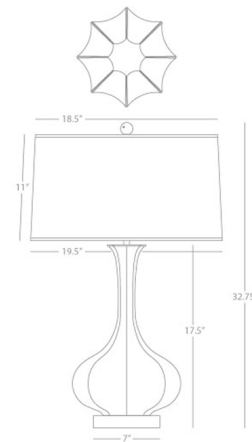

By Robert Abbey

Description

The Pike Table Lamp adds a clean decorative look to your interior space. The curved ceramic body rests on lucite or aged brass base and is topped with a hardback drum shaped fabric shade that casts warm light across your room. Full range dimmer switch is located on the lamp socket.

Shown in matte steel blue / pearl dupioni

Specifications

COLOR Pearl Dupioni
BODY FINISH Matte Steel Blue
WATTAGE 27W
DIMMER Included
DIMENSIONS 19.5"W x 32.75"H
BULB NOT INCLUDED 1 x A19/Medium (E26)/27W/120V LED
COUNTRY OF ORIGIN United States