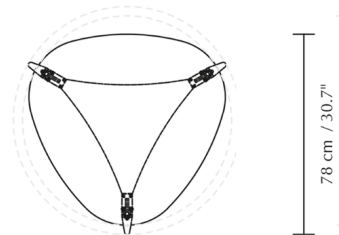

By Umage

Description

The Hang Out Coffee Table has a clean and minimal organic shape. With the combination of wood and fine metal details, the Hang Out coffee table has a classic Scandinavian expression. Thin graceful legs attached to a slender metal bracket and sculptured rounded table top give Hang Out a light and airy profile. Underneath the table top, a bag is suspended across the three legs like a hammock. The stylish two-sided leather and textile bag is perfect for storing your remote controls, telephone, book, tablet, magazine or other smaller items. With both a leather and textile side, Hang Out's bag can be easily swapped around to add a different expression to you.

Shown in black

Specifications

COLOR	N/A
BODY FINISH	Black
WATTAGE	N/A
DIMMER	N/A
DIMENSIONS	30.75"W x 19.29"H x 28.75"D
BULB	N/A
COUNTRY OF ORIGIN	China

CLICK TO VIEW PRODUCT

Notes: