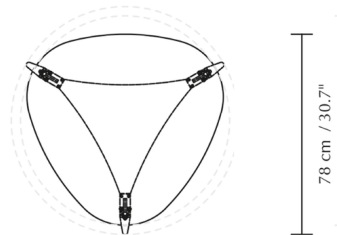

By Umage

Description

The Hang Out Coffee Table has a clean and minimal organic shape. With the combination of wood and fine metal details, the Hang Out coffee table has a classic Scandinavian expression. Thin graceful legs attached to a slender metal bracket and sculptured rounded table top give Hang Out a light and airy profile. Underneath the table top, a bag is suspended across the three legs like a hammock. The stylish two-sided leather and textile bag is perfect for storing your remote controls, telephone, book, tablet, magazine or other smaller items. With both a leather and textile side, Hang Out's bag can be easily swapped around to add a different expression to you.

Specifications

COLOR	N/A
BODY FINISH	Black
WATTAGE	N/A
DIMMER	N/A
DIMENSIONS	30.75"W x 19.29"H x 28.75"D
BULB	N/A
COUNTRY OF ORIGIN	China

Shown in black

CLICK TO VIEW PRODUCT

Notes: