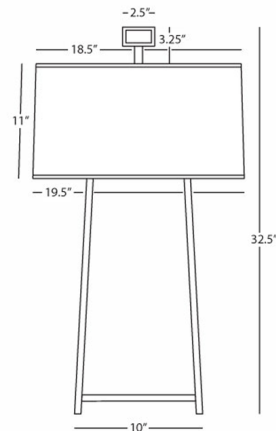

By Robert Abbey

Description

The Cooper Table Lamp features a slightly industrial Wrought Iron finish and an Oyster linen shade. Includes full range dimmer switch.

Shown in wrought iron / oyster linen

Specifications

COLOR	Oyster Linen
BODY FINISH	Wrought Iron
WATTAGE	17W
DIMMER	Included
DIMENSIONS	19.5"W x 32.5"H
BULB NOT INCLUDED	1 x A19/Medium (E26)/17W/120V LED
COUNTRY OF ORIGIN	India

CLICK TO VIEW PRODUCT

Notes: