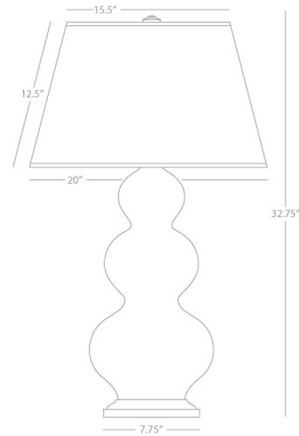

By Robert Abbey

Description

The Triple Gourd Table Lamp adds a bold decorative look to your interior space. The tall ceramic body rests on a square lucite or round metal base and is topped by a hardback fabric shade, that casts warm light across the room. Full range dimmer is located on the lamp socket.

Shown in celadon / pearl dupioni

Specifications

COLOR	Pearl Dupioni
BODY FINISH	Celadon
WATTAGE	27W
DIMMER	Included
DIMENSIONS	20"W x 32.75"H
BULB NOT INCLUDED	1 x A19/Medium (E26)/27W/120V LED
COUNTRY OF ORIGIN	United States