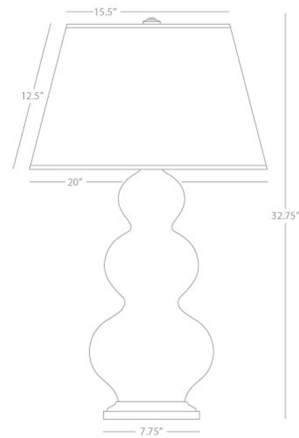

By Robert Abbey

Description

The Triple Gourd Table Lamp adds a bold decorative look to your interior space. The tall ceramic body rests on a square lucite or round metal base and is topped by a hardback fabric shade, that casts warm light across the room. Full range dimmer is located on the lamp socket.

Shown in celadon / pearl dupioni

Specifications

COLOR	Pearl Dupioni
BODY FINISH	Celadon
WATTAGE	27W
DIMMER	Included
DIMENSIONS	20"W x 32.75"H
BULB NOT INCLUDED	1 x A19/Medium (E26)/27W/120V LED
COUNTRY OF ORIGIN	United States