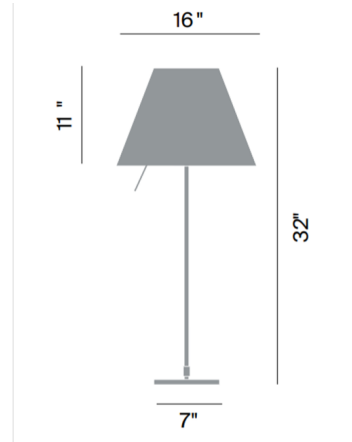

Shown in aluminum / primary red

Specifications

COLOR	Primary Red
BODY FINISH	Aluminum
WATTAGE	27W
DIMMER	N/A
DIMENSIONS	15.7"W x 32"H
BULB NOT INCLUDED	1 x A21/Medium (E26)/27W/120V LED
COUNTRY OF ORIGIN	Italy

CLICK TO VIEW PRODUCT

Notes: