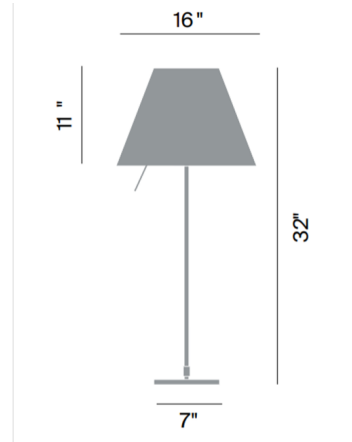

### Description

The Costanza Fixed Height Table Lamp features an aluminum base with a polycarbonate silkscreen shade. The light and washable shade diffuses a warm and pleasant light. Its unmistakable, slim but structurally solid structure fits naturally into any interior. Includes a rod switch that turns the lamp on/off.

### Specifications

COLOR	Primary Red
BODY FINISH	Aluminum
WATTAGE	27W
DIMMER	N/A
DIMENSIONS	15.7"W x 32"H
BULB NOT INCLUDED	1 x A21/Medium (E26)/27W/120V LED
COUNTRY OF ORIGIN	Italy

CLICK TO VIEW PRODUCT