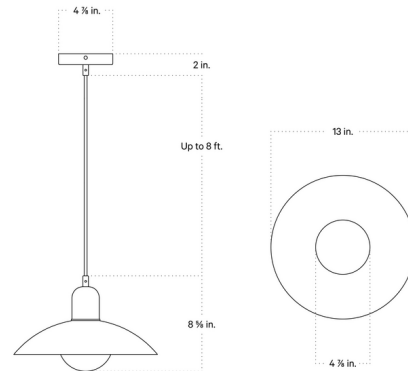

Description

The Arundel Orb Pendant is a statement piece that adds the right amount of ambient light to a variety of spaces in your home. The White mold-blown glass globe is complemented by a dome shade. NOTE: This is a discontinued model and limited to quantity on hand.

Shown in oxide red / oxide red shade

Specifications

COLOR Oxide Red Shade
BODY FINISH Oxide Red
WATTAGE 5W
DIMMER Standard 120V
DIMENSIONS 13"W x 8.625"H
BULB INCLUDED 1 x T4/Candelabra (E12)/5W/120V LED
COUNTRY OF ORIGIN United States