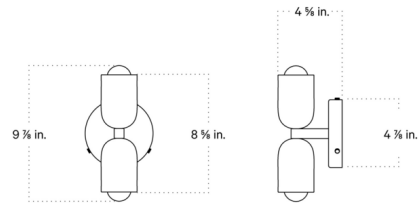

By In Common With

Description

The Glass Up Down Wall Sconce features hand-blown shades. Bone finish canopy with white glass. Due to the handmade nature of this item, the shades are made to be the same size but are not identical. Can be mounted vertically or horizontally. NOTE: This is a discontinued model and limited to quantity on hand.

Shown in bone canopy / white glass

Specifications

COLOR White Glass
BODY FINISH Bone Canopy
WATTAGE 8W
DIMMER Included
DIMENSIONS 4.875"W x 9.875"H x 4.625"D
BULB INCLUDED 2 x G16.5/Candelabra (E12)/4W/120V LED