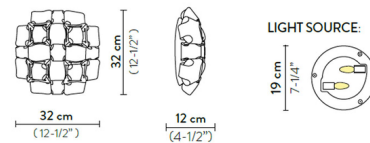

Shown in white / platinum

Specifications

| | |
|-------------------|--------------------------------------|
| COLOR | N/A |
| BODY FINISH | White / Platinum |
| WATTAGE | 12W |
| DIMMER | Standard 120V |
| DIMENSIONS | 12.5"W x 4.5"H |
| BULB NOT INCLUDED | 2 x B10/Candelabra (E12)/6W/120V LED |
| COUNTRY OF ORIGIN | Italy |