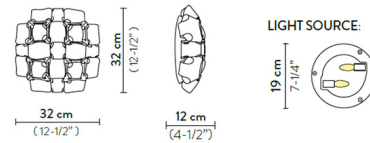

Shown in white / platinum

Specifications

| | |
|-------------------|--------------------------------------|
| COLOR | N/A |
| BODY FINISH | White / Platinum |
| WATTAGE | 12W |
| DIMMER | Standard 120V |
| DIMENSIONS | 12.5"W x 4.5"H |
| BULB NOT INCLUDED | 2 x B10/Candelabra (E12)/6W/120V LED |
| COUNTRY OF ORIGIN | Italy |