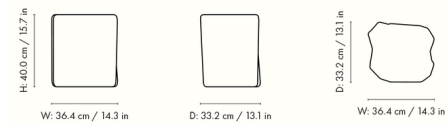

### Specifications

|                   |                          |
|-------------------|--------------------------|
| COLOR             | N/A                      |
| BODY FINISH       | Ivory                    |
| WATTAGE           | N/A                      |
| DIMMER            | N/A                      |
| DIMENSIONS        | 14.3"W x 15.7"H x 13.1"D |
| BULB              | N/A                      |
| COUNTRY OF ORIGIN | Viet Nam                 |