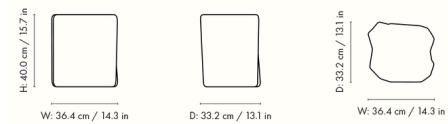

Shown in ivory

Specifications

COLOR	N/A
BODY FINISH	Ivory
WATTAGE	N/A
DIMMER	N/A
DIMENSIONS	14.3"W x 15.7"H x 13.1"D
BULB	N/A
COUNTRY OF ORIGIN	Viet Nam

CLICK TO VIEW PRODUCT

Notes: