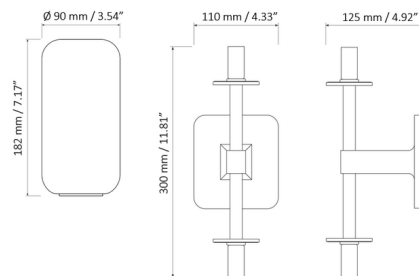

### Specifications

COLOR	White
BODY FINISH	Antique Brass
WATTAGE	7W
DIMMER	Low Voltage Electronic
DIMENSIONS	4.33"W x 22.37"H x 5.51"D
BULB NOT INCLUDED	2 x JCD/G9/3.5W/120V LED
COUNTRY OF ORIGIN	China