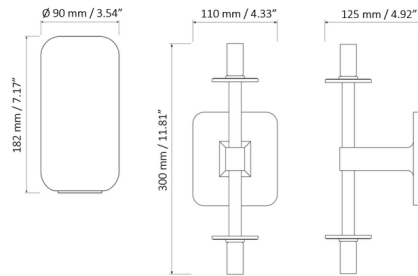

### Specifications

COLOR	White
BODY FINISH	Antique Brass
WATTAGE	7W
DIMMER	Low Voltage Electronic
DIMENSIONS	4.33"W x 22.37"H x 5.51"D
BULB NOT INCLUDED	2 x JCD/G9/3.5W/120V LED
COUNTRY OF ORIGIN	China