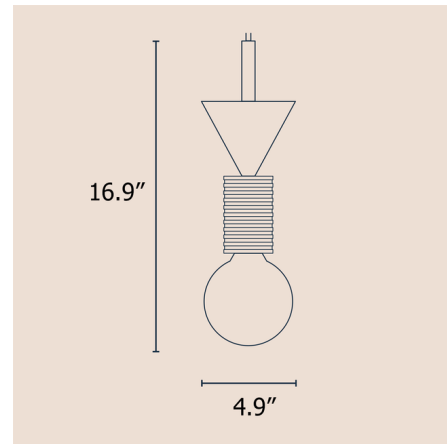

### Specifications

COLOR . . . . . N/A  
BODY FINISH . . . . . Natural Ash  
WATTAGE . . . . . 6W  
DIMMER . . . . . Standard 120V  
DIMENSIONS . . . . . 4.9"W x 16.9"H  
BULB INCLUDED . . . . . 1 x G25/Medium (E26)/6W/120V LED

### Technical Information

PRODUCT DIMENSIONS . . . . . Adjustable Cord Length: 98.43"  
LAMP COLOR . . . . . 2700K

Shown in natural ash

CLICK TO VIEW PRODUCT

Notes: