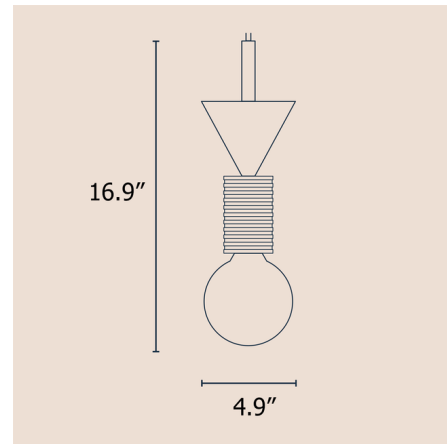

Shown in natural ash