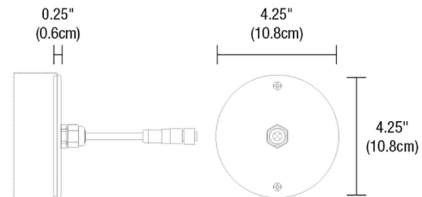

### Description

The Outdoor Round Canopy with Flexible 6 Cable includes an 8 foot flexible 6-wire barrel connector power feed which may be field cut on job site. Designed for use with PureEdge Lighting Flex Neon Saber.

### Specifications

COLOR	N/A
BODY FINISH	Zinc
WATTAGE	N/A
DIMMER	N/A
DIMENSIONS	4.25"W x 0.25"D
BULB	N/A

CLICK TO VIEW PRODUCT

Notes: