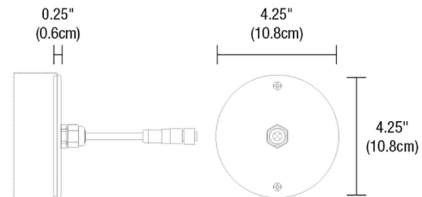

By PureEdge Lighting

Description

The Outdoor Round Canopy with Flexible 6 Cable includes an 8 foot flexible 6-wire barrel connector power feed which may be field cut on job site. Designed for use with PureEdge Lighting Flex Neon Saber.

Shown in zinc

Specifications

COLOR	N/A
BODY FINISH	Zinc
WATTAGE	N/A
DIMMER	N/A
DIMENSIONS	4.25"W x 0.25"D
BULB	N/A

CLICK TO VIEW PRODUCT

Notes: