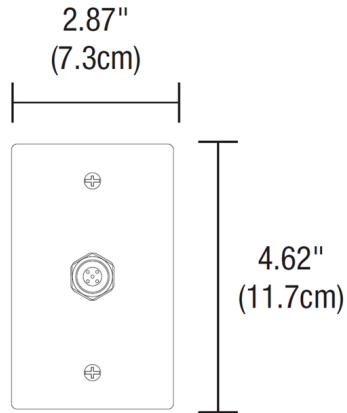

Lightology

lightology.com
866-954-4489
04-25-26

Project: _____

Company: _____

Location: _____ Fixture Type: _____

SPEC #: **EDG1544717**

Approved On: _____ Approved By: _____

Outdoor Rectangle Canopy with Flexible 6 Conductor Cable

By PureEdge Lighting

Description

The Outdoor Rectangle Canopy with Flexible 6 Cable includes an 8 foot flexible 6-wire barrel connector power feed which may be field cut on job site. Designed for use with PureEdge Lighting Flex Neon Saber.

Shown in zinc

Specifications

COLOR	N/A
BODY FINISH	Zinc
WATTAGE	N/A
DIMMER	N/A
DIMENSIONS	2.87"W x 4.62"H x 0.3"D
BULB	N/A

CLICK TO VIEW PRODUCT

Notes: