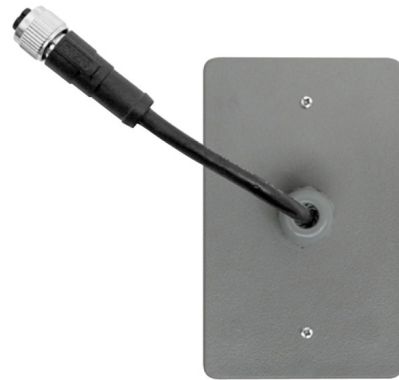

Lightology

lightology.com
866-954-4489
07-11-26

Project: _____

Company: _____

Location: _____ Fixture Type: _____

SPEC #: **EDG1544717**

Approved On: _____ Approved By: _____

Outdoor Rectangle Canopy with Flexible 6 Conductor Cable

By PureEdge Lighting

Description

The Outdoor Rectangle Canopy with Flexible 6 Cable includes an 8 foot flexible 6-wire barrel connector power feed which may be field cut on job site. Designed for use with PureEdge Lighting Flex Neon Saber.

Shown in zinc

Specifications

COLOR	N/A
BODY FINISH	Zinc
WATTAGE	N/A
DIMMER	N/A
DIMENSIONS	2.87"W x 4.62"H x 0.3"D
BULB	N/A

CLICK TO VIEW PRODUCT

Notes: