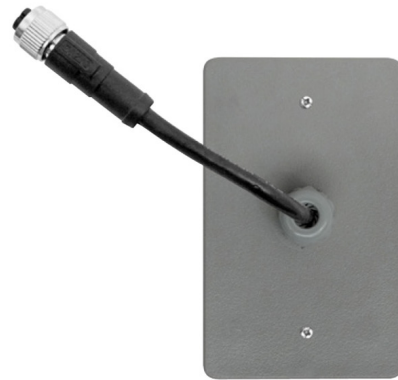

Lightology

lightology.com
866-954-4489
04-25-26

Project: _____

Company: _____

Location: _____ Fixture Type: _____

SPEC #: **EDG1544717**

Approved On: _____ Approved By: _____

Outdoor Rectangle Canopy with Flexible 6 Conductor Cable

By PureEdge Lighting

Description

The Outdoor Rectangle Canopy with Flexible 6 Cable includes an 8 foot flexible 6-wire barrel connector power feed which may be field cut on job site. Designed for use with PureEdge Lighting Flex Neon Saber.

Shown in zinc

Specifications

COLOR	N/A
BODY FINISH	Zinc
WATTAGE	N/A
DIMMER	N/A
DIMENSIONS	2.87"W x 4.62"H x 0.3"D
BULB	N/A

CLICK TO VIEW PRODUCT

Notes: