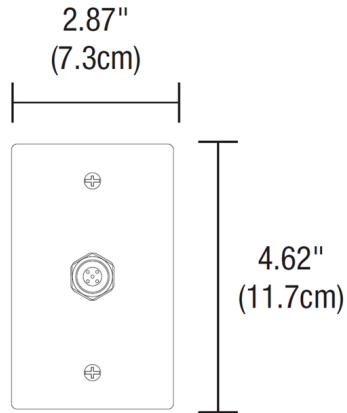

Lightology

lightology.com
866-954-4489
07-11-26

Project: _____

Company: _____

Location: _____ Fixture Type: _____

SPEC #: **EDG1544717**

Approved On: _____ Approved By: _____

Outdoor Rectangle Canopy with Flexible 6 Conductor Cable

By PureEdge Lighting

Description

The Outdoor Rectangle Canopy with Flexible 6 Cable includes an 8 foot flexible 6-wire barrel connector power feed which may be field cut on job site. Designed for use with PureEdge Lighting Flex Neon Saber.

Shown in zinc

Specifications

COLOR	N/A
BODY FINISH	Zinc
WATTAGE	N/A
DIMMER	N/A
DIMENSIONS	2.87"W x 4.62"H x 0.3"D
BULB	N/A

CLICK TO VIEW PRODUCT

Notes: