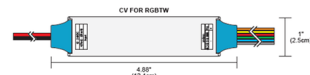

Shown in white

B90 Connector