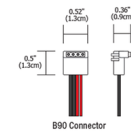

Shown in white

B90 Connector