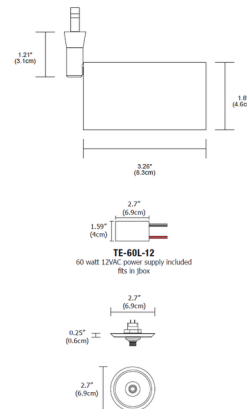

CLICK TO VIEW PRODUCT

Notes: