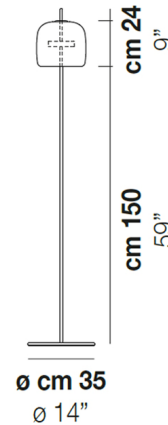

Shown in matte steel / smoky

Specifications

COLOR	Smoky
BODY FINISH	Matte Steel
WATTAGE	13W
DIMMER	Included
DIMENSIONS	14"W x 68.5"H
INTEGRATED LED MODULE	1 x LED/13W/120V LED

Technical Information

LAMP COLOR	3000K
LUMENS/WATT	153.85
LUMINOUS FLUX	2000 lumens