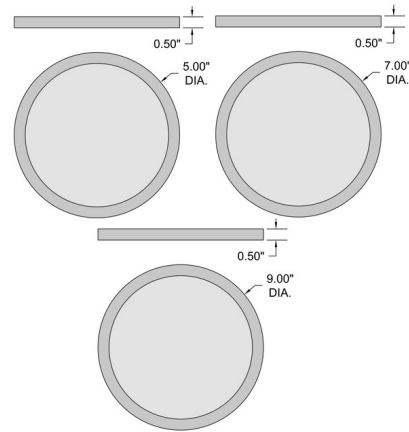

By Access

Description

The Slim Ceiling Flush Light brings a clean simplicity to your interior space. The smooth round shaped frame is complemented by an acrylic diffuser that creates warm, ambient light throughout your room. Note: Dimmable with Triac or Low Voltage Electronic dimmers, sold separately.

Shown in black / white

Specifications

COLOR	White
BODY FINISH	Black
WATTAGE	6W
DIMMER	Standard 120V
DIMENSIONS	5"W x 0.5"H
INTEGRATED LED MODULE	1 x LED/6W/120V LED
COUNTRY OF ORIGIN	China

Technical Information

LAMP LIFE	50000 hours
COLOR RENDERING	90 CRI
LAMP COLOR	3000K
LUMENS/WATT	97.50
LUMINOUS FLUX	585 lumens

CLICK TO VIEW PRODUCT

Notes: