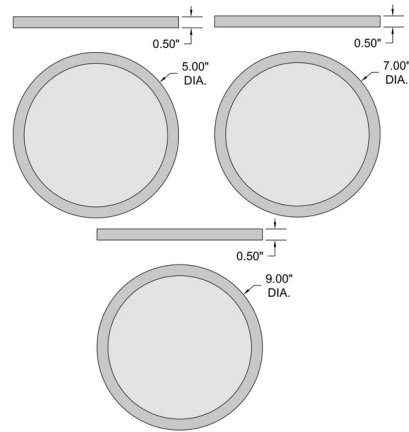

By Access

Description

The Slim Ceiling Flush Light brings a clean simplicity to your interior space. The smooth round shaped frame is complemented by an acrylic diffuser that creates warm, ambient light throughout your room. Note: Dimmable with Triac or Low Voltage Electronic dimmers, sold separately.

Shown in black / white

Specifications

COLOR	White
BODY FINISH	Black
WATTAGE	6W
DIMMER	Standard 120V
DIMENSIONS	5"W x 0.5"H
INTEGRATED LED MODULE	1 x LED/6W/120V LED
COUNTRY OF ORIGIN	China

Technical Information

LAMP LIFE	50000 hours
COLOR RENDERING	90 CRI
LAMP COLOR	3000K
LUMENS/WATT	97.50
LUMINOUS FLUX	585 lumens

CLICK TO VIEW PRODUCT

Notes: