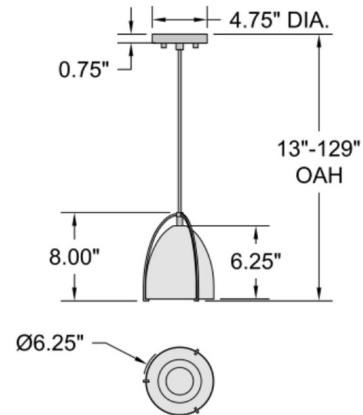

By Access

Description

The Axel Pendant adds striking elegance to your interior space. Its smooth, dome shaped shade is paired with a brass cage that creates warm, ambient light throughout your room.

Shown in matte black / matte black

Specifications

COLOR	Matte Black
BODY FINISH	Matte Black
WATTAGE	9W
DIMMER	Standard 120V
DIMENSIONS	6.25"W x 8"H
BULB NOT INCLUDED	1 x A19/Medium (E26)/9W/120V LED
COUNTRY OF ORIGIN	China

CLICK TO VIEW PRODUCT