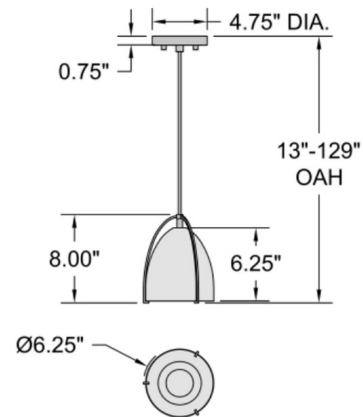

Description

The Axel Pendant adds striking elegance to your interior space. Its smooth, dome shaped shade is paired with a brass cage that creates warm, ambient light throughout your room.

Shown in matte black / matte black

Specifications

COLOR	Matte Black
BODY FINISH	Matte Black
WATTAGE	9W
DIMMER	Standard 120V
DIMENSIONS	6.25\"W x 8\"H
BULB NOT INCLUDED	1 x A19/Medium (E26)/9W/120V LED
COUNTRY OF ORIGIN	China

CLICK TO VIEW PRODUCT