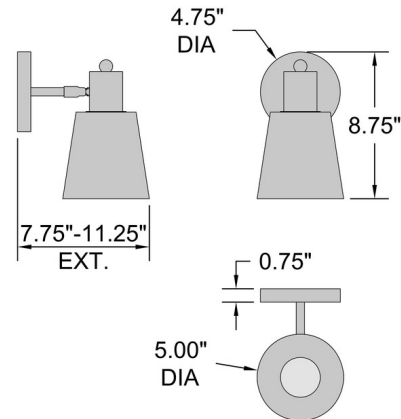

By Access

Description

The Dalton Adjustable Wall Light brings both form and function to your exterior space. Its cone shaped diffuser creating warm, ambient shadows of light across your area. Head is adjustable 180 degrees to the right to left and 90 degrees up and down. On/Off switch is located on the backplate, making this the perfect bedside light.

Shown in black / antique brushed brass

Specifications

COLOR	N/A
BODY FINISH	Black / Antique Brushed Brass
WATTAGE	9W
DIMMER	Standard 120V
DIMENSIONS	5\"W x 8.75\"H x 11.25\"D
BULB NOT INCLUDED	1 x A19/Medium (E26)/9W/120V LED
COUNTRY OF ORIGIN	China