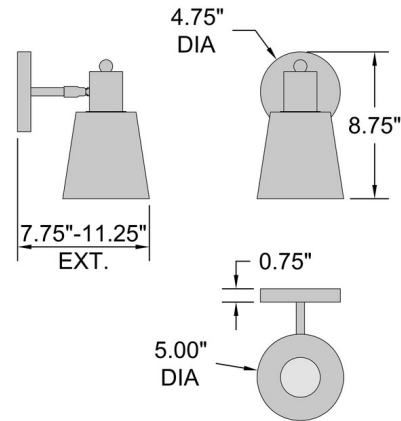

By Access

Description

The Dalton Adjustable Wall Light brings both form and function to your exterior space. Its cone shaped diffuser creating warm, ambient shadows of light across your area. Head is adjustable 180 degrees to the right to left and 90 degrees up and down. On/Off switch is located on the backplate, making this the perfect bedside light.

Shown in black / antique brushed brass

Specifications

COLOR	N/A
BODY FINISH	Black / Antique Brushed Brass
WATTAGE	9W
DIMMER	Standard 120V
DIMENSIONS	5\"W x 8.75\"H x 11.25\"D
BULB NOT INCLUDED	1 x A19/Medium (E26)/9W/120V LED
COUNTRY OF ORIGIN	China