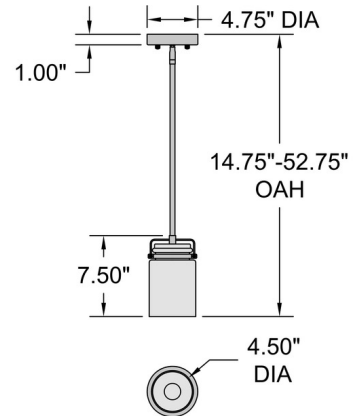

Specifications

COLOR	Clear
BODY FINISH	Brushed Steel
WATTAGE	9W
DIMMER	Standard 120V
DIMENSIONS	4.5"W x 7.5"H
BULB NOT INCLUDED	1 x A19/Medium (E26)/9W/120V LED
COUNTRY OF ORIGIN	China

Technical Information

PRODUCT DIMENSIONS Downrods: One 6", One 16" and One 22" Included

Shown in brushed steel / clear

CLICK TO VIEW PRODUCT

Notes: