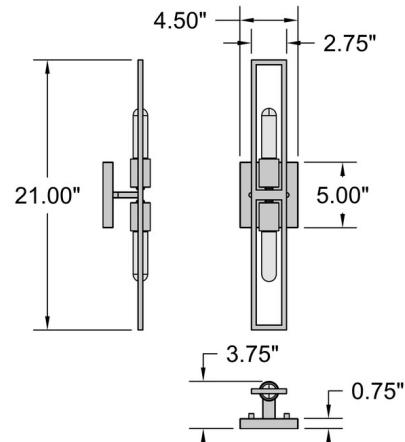

### Specifications

COLOR	N/A
BODY FINISH	Black / Antique Brushed Brass
WATTAGE	4W
DIMMER	Standard 120V
DIMENSIONS	4.5"W x 21"H x 3.75"D
BULB INCLUDED	1 x T10/Medium (E26)/4W/120V LED
COUNTRY OF ORIGIN	China

### Technical Information

PRODUCT DIMENSIONS	Backplate: 5" Square
--------------------	----------------------

Shown in black / antique brushed brass

CLICK TO VIEW PRODUCT

Notes: