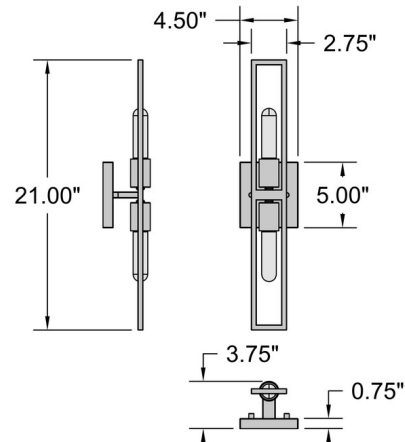

Specifications

COLOR	N/A
BODY FINISH	Black / Antique Brushed Brass
WATTAGE	8W
DIMMER	Standard 120V
DIMENSIONS	4.5"W x 21"H x 3.75"D
BULB INCLUDED	2 x T10/Medium (E26)/4W/120V LED
COUNTRY OF ORIGIN	China

Technical Information

PRODUCT DIMENSIONS	Backplate: 5" Square
--------------------	----------------------

Shown in black / antique brushed brass

CLICK TO VIEW PRODUCT

Notes: