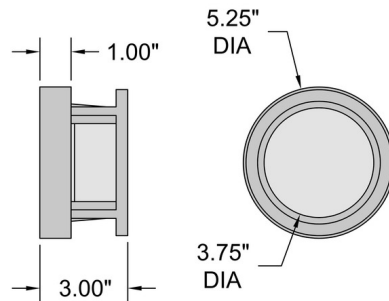

Description

The Spoke Outdoor Wall Light brings both form and function to your exterior space. Its circular frame surrounds an inner acrylic diffuser creating warm, ambient shadows of light across your area. Note: Dimmable with Triac or Low Voltage Electronic dimmers, sold separately.

Shown in black / clear

Specifications

COLOR	Clear
BODY FINISH	Black
WATTAGE	8.5W
DIMMER	Standard 120V
DIMENSIONS	5.25"W x 3"H x 5.25"D
INTEGRATED LED MODULE	1 x LED/8.5W/120V LED
COUNTRY OF ORIGIN	China

Technical Information

LAMP LIFE	50000 hours
COLOR RENDERING	90 CRI
LAMP COLOR	3000K
LUMENS/WATT	46.71
LUMINOUS FLUX	397 lumens

CLICK TO VIEW PRODUCT

Notes: