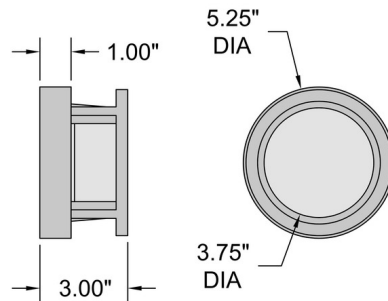

Shown in black / clear

Specifications

COLOR	Clear
BODY FINISH	Black
WATTAGE	8.5W
DIMMER	Standard 120V
DIMENSIONS	5.25"W x 3"H x 5.25"D
INTEGRATED LED MODULE	1 x LED/8.5W/120V LED
COUNTRY OF ORIGIN	China