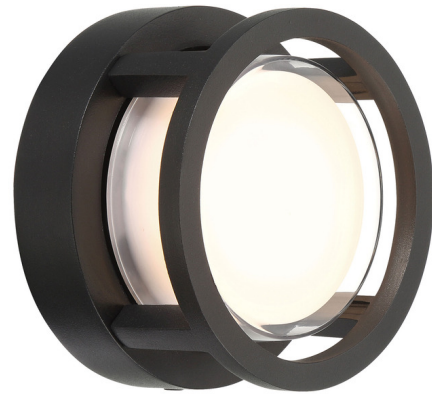

Lightology

lightology.com
866-954-4489
06-04-26

Project: _____

Company: _____

Location: _____ Fixture Type: _____

SPEC #: **ACC1544761**

Approved On: _____ Approved By: _____

Spoke Outdoor Wall Light By Access

Description

The Spoke Outdoor Wall Light brings both form and function to your exterior space. Its circular frame surrounds an inner acrylic diffuser creating warm, ambient shadows of light across your area. Note: Dimmable with Triac or Low Voltage Electronic dimmers, sold separately.

Shown in black / clear

Specifications

COLOR	Clear
BODY FINISH	Black
WATTAGE	8.5W
DIMMER	Standard 120V
DIMENSIONS	5.25"W x 3"H x 5.25"D
INTEGRATED LED MODULE	1 x LED/8.5W/120V LED
COUNTRY OF ORIGIN	China

Technical Information

LAMP LIFE	50000 hours
COLOR RENDERING	90 CRI
LAMP COLOR	3000K
LUMENS/WATT	46.71
LUMINOUS FLUX	397 lumens

CLICK TO VIEW PRODUCT

Notes: