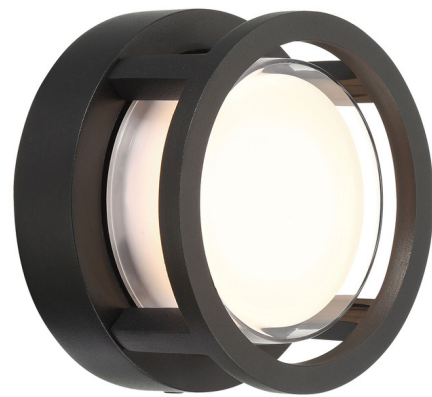

Lightology

lightology.com
866-954-4489
04-17-26

Project: _____

Company: _____

Location: _____ Fixture Type: _____

SPEC #: **ACC1544761**

Approved On: _____ Approved By: _____

Spoke Outdoor Wall Light

By Access

Description

The Spoke Outdoor Wall Light brings both form and function to your exterior space. Its circular frame surrounds an inner acrylic diffuser creating warm, ambient shadows of light across your area. Note: Dimmable with Triac or Low Voltage Electronic dimmers, sold separately.

Shown in black / clear

Specifications

COLOR	Clear
BODY FINISH	Black
WATTAGE	8.5W
DIMMER	Standard 120V
DIMENSIONS	5.25"W x 3"H x 5.25"D
INTEGRATED LED MODULE	1 x LED/8.5W/120V LED
COUNTRY OF ORIGIN	China

Technical Information

LAMP LIFE	50000 hours
COLOR RENDERING	90 CRI
LAMP COLOR	3000K
LUMENS/WATT	46.71
LUMINOUS FLUX	397 lumens

CLICK TO VIEW PRODUCT

Notes: