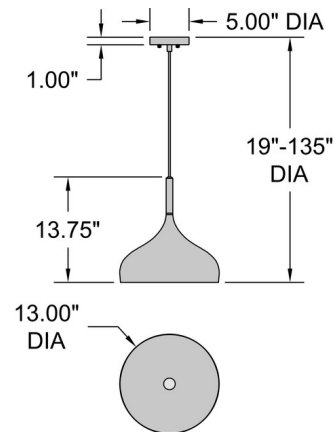

Specifications

COLOR Light Wood
BODY FINISH White
WATTAGE 9W
DIMMER Standard 120V
DIMENSIONS 13"W x 13.75"H
BULB NOT INCLUDED 1 x A19/Medium (E26)/9W/120V LED
COUNTRY OF ORIGIN China

Technical Information

PRODUCT DIMENSIONS Adjustable cable Length: 120"

Shown in white / light wood

CLICK TO VIEW PRODUCT

Notes: