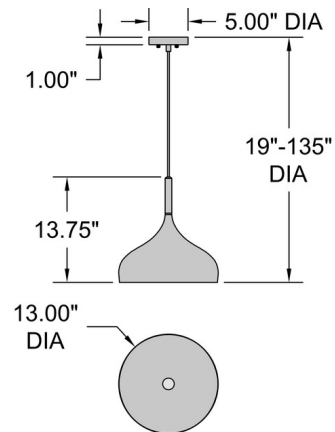

Specifications

COLOR Light Wood
BODY FINISH White
WATTAGE 9W
DIMMER Standard 120V
DIMENSIONS 13"W x 13.75"H
BULB NOT INCLUDED 1 x A19/Medium (E26)/9W/120V LED
COUNTRY OF ORIGIN China

Technical Information

PRODUCT DIMENSIONS Adjustable cable Length: 120"

Shown in white / light wood

CLICK TO VIEW PRODUCT

Notes: