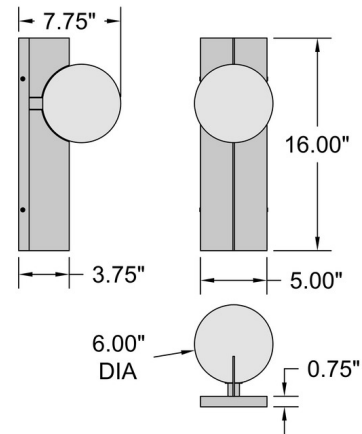

Description

The Euro Wall Sconce brings a simple elegance to your interior space. The rectangular frame holds a smooth glass globe that creates warm, ambient shadows of light across your room. Note: Dimmable with Triac or Low Voltage Electronic dimmers, sold separately.

Shown in gold / opal

Specifications

COLOR	Opal
BODY FINISH	Gold
WATTAGE	4.5W
DIMMER	Dimmable
DIMENSIONS	6"W x 16"H x 7.75"D
BULB INCLUDED	1 x JCD/G9/4.5W/120V LED
COUNTRY OF ORIGIN	China

CLICK TO VIEW PRODUCT