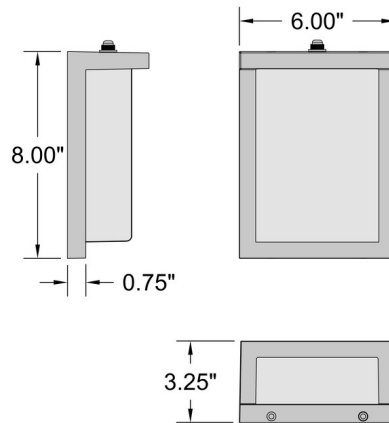

CLICK TO VIEW PRODUCT

Notes: