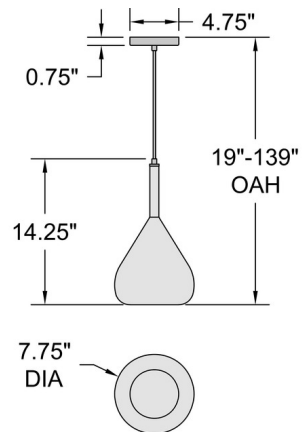

### Specifications

COLOR . . . . . Frosted  
BODY FINISH . . . . . Chrome  
WATTAGE . . . . . 9W  
DIMMER . . . . . Standard 120V  
DIMENSIONS . . . . . 7.75"W x 14.25"H  
BULB NOT INCLUDED . . . . . 1 x B10/Candelabra (E12)/9W/120V LED  
COUNTRY OF ORIGIN . . . . . China

### Technical Information

PRODUCT DIMENSIONS . . . . . Adjustable Cable Length: 120"

Shown in chrome / frosted

CLICK TO VIEW PRODUCT

Notes: