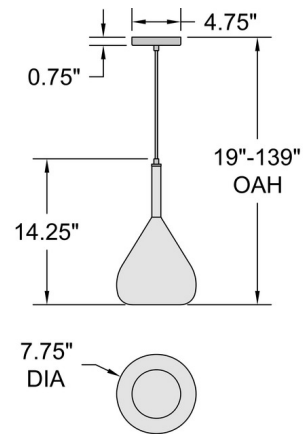

Description

The Ray Pendant brings a clean beauty to your interior space. The Dome shaped diffuser rests inside of a clear cupped cone creating warm, ambient light throughout your room.

Specifications

COLOR Frosted
BODY FINISH Chrome
WATTAGE 9W
DIMMER Standard 120V
DIMENSIONS 7.75"W x 14.25"H
BULB NOT INCLUDED 1 x B10/Candelabra (E12)/9W/120V LED
COUNTRY OF ORIGIN China

Technical Information

PRODUCT DIMENSIONS Adjustable Cable Length: 120"

Shown in chrome / frosted

CLICK TO VIEW PRODUCT

Notes: