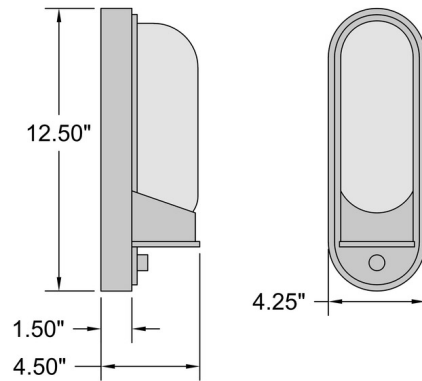

By Access

Description

The Magnolia Outdoor Wall Light brings a clean simplicity to your interior space. The oval, pill shaped body hold a clear glass diffuser that creates warm, ambient shadows of light across your area.

Shown in black / clear

Specifications

COLOR	Clear
BODY FINISH	Black
WATTAGE	9W
DIMMER	Standard 120V
DIMENSIONS	4.25"W x 12.5"H x 4.5"D
BULB NOT INCLUDED	1x T10/Medium (E26)/9W/120V LED
COUNTRY OF ORIGIN	China