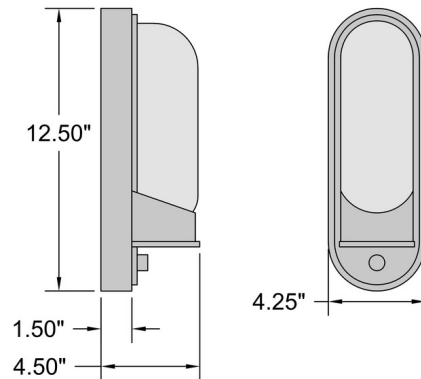

By Access

Description

The Magnolia Outdoor Wall Light brings a clean simplicity to your interior space. The oval, pill shaped body hold a clear glass diffuser that creates warm, ambient shadows of light across your area.

Shown in black / clear

Specifications

| | |
|-------------------|---------------------------------|
| COLOR | Clear |
| BODY FINISH | Black |
| WATTAGE | 9W |
| DIMMER | Standard 120V |
| DIMENSIONS | 4.25"W x 12.5"H x 4.5"D |
| BULB NOT INCLUDED | 1x T10/Medium (E26)/9W/120V LED |
| COUNTRY OF ORIGIN | China |