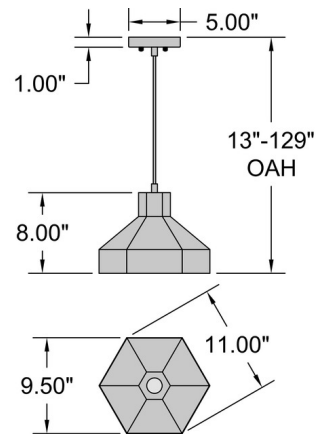

### Specifications

COLOR	N/A
BODY FINISH	Matte White
WATTAGE	9W
DIMMER	Standard 120V
DIMENSIONS	11"W x 8"H x 9.5"D
BULB NOT INCLUDED	1 x A19/Medium (E26)/9W/120V LED
COUNTRY OF ORIGIN	China

### Technical Information

PRODUCT DIMENSIONS	Adjustable Cable Length: 120"
--------------------	-------------------------------

CLICK TO VIEW PRODUCT

Notes: