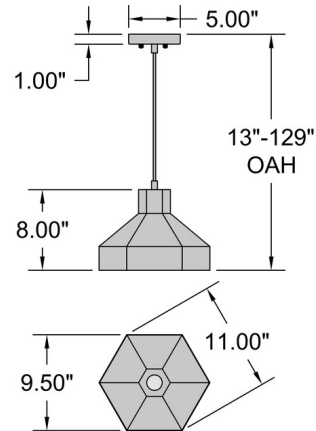

### Specifications

COLOR	N/A
BODY FINISH	Matte White
WATTAGE	9W
DIMMER	Standard 120V
DIMENSIONS	11"W x 8"H x 9.5"D
BULB NOT INCLUDED	1 x A19/Medium (E26)/9W/120V LED
COUNTRY OF ORIGIN	China

### Technical Information

PRODUCT DIMENSIONS	Adjustable Cable Length: 120"
--------------------	-------------------------------

CLICK TO VIEW PRODUCT

Notes: