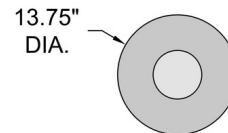

## Slate Pendant

By Access

### Specifications

COLOR	N/A
BODY FINISH	White / Wood Grain
WATTAGE	9W
DIMMER	Standard 120V
DIMENSIONS	13.75"W x 8"H
BULB NOT INCLUDED	1 x A19/Medium (E26)/9W/120V LED
COUNTRY OF ORIGIN	China

### Technical Information

PRODUCT DIMENSIONS	Adjustable Cable Length: 120"
--------------------	-------------------------------

CLICK TO VIEW PRODUCT

Notes: