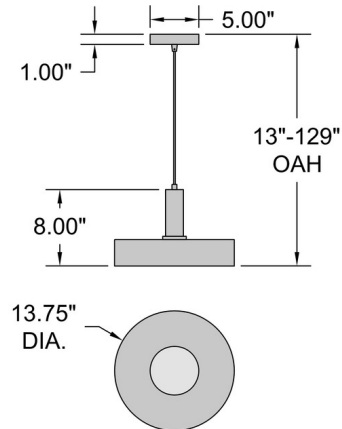

Specifications

COLOR	N/A
BODY FINISH	White / Wood Grain
WATTAGE	9W
DIMMER	Standard 120V
DIMENSIONS	13.75"W x 8"H
BULB NOT INCLUDED	1 x A19/Medium (E26)/9W/120V LED
COUNTRY OF ORIGIN	China

Technical Information

PRODUCT DIMENSIONS	Adjustable Cable Length: 120"
--------------------	-------------------------------

Shown in white / wood grain

CLICK TO VIEW PRODUCT

Notes: