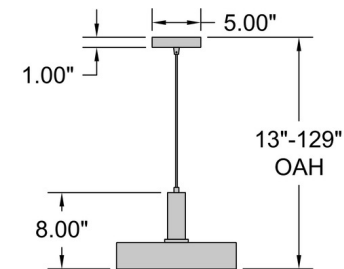

### Specifications

COLOR	N/A
BODY FINISH	White / Wood Grain
WATTAGE	9W
DIMMER	Standard 120V
DIMENSIONS	13.75"W x 8"H
BULB NOT INCLUDED	1 x A19/Medium (E26)/9W/120V LED
COUNTRY OF ORIGIN	China

### Technical Information

PRODUCT DIMENSIONS	Adjustable Cable Length: 120"
--------------------	-------------------------------

CLICK TO VIEW PRODUCT

Notes: