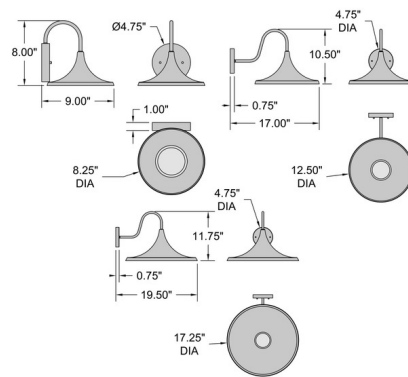

Lightology

lightology.com
866-954-4489
05-18-26

Project: _____

Company: _____

Location: _____ Fixture Type: _____

SPEC #: **ACC1544775**

Approved On: _____ Approved By: _____

Pella Outdoor Wall Light

By Access

Description

The Pella Outdoor Wall Light brings a decorative simplicity to your exterior space. The curved arm holds a wide horn shaped shade that has an inner diffuser that creates warm, ambient light throughout your area.

Specifications

COLOR . . . . . White
BODY FINISH . . . . . Black
WATTAGE 12W
DIMMER . . . . . Low Voltage Electronic
DIMENSIONS . . . . . 8.25"W x 8"H x 9"D
INTEGRATED LED MODULE . . . . . 1 x LED/12W/120V LED
COUNTRY OF ORIGIN . . . . . China

Technical Information

LAMP LIFE . . . . . 50000 hours
COLOR RENDERING . . . . . 90 CRI
LAMP COLOR 3000K
LUMENS/WATT 59.00
LUMINOUS FLUX . . . . . 708 lumens

Notes:

CLICK TO VIEW PRODUCT