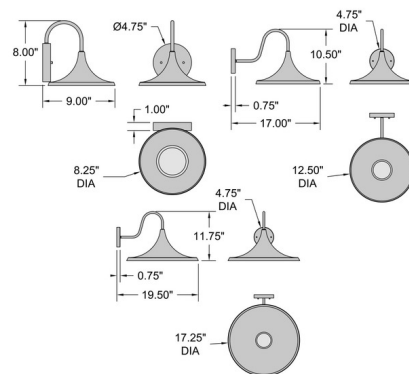

By Access

Description

The Pella Outdoor Wall Light brings a decorative simplicity to your exterior space. The curved arm holds a wide horn shaped shade that has an inner diffuser that creates warm, ambient light throughout your area.

Shown in black / white

Specifications

COLOR	White
BODY FINISH	Black
WATTAGE	12W
DIMMER	Low Voltage Electronic
DIMENSIONS	8.25\"W x 8\"H x 9\"D
INTEGRATED LED MODULE	1 x LED/12W/120V LED
COUNTRY OF ORIGIN	China