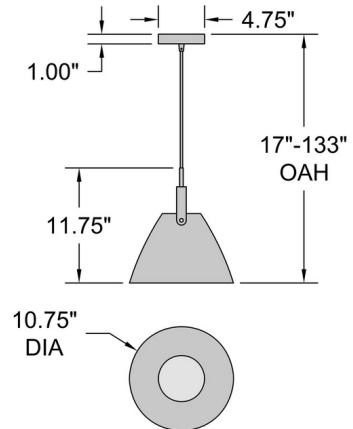

Description

The Tanner Pendant brings a tailored look to your interior space. The open top cone shaped shade, lined in Brass, creates warm ambient light throughout your room.

Specifications

COLOR	N/A
BODY FINISH	Matte Black
WATTAGE	9W
DIMMER	Standard 120V
DIMENSIONS	10.75"W x 11.75"H
BULB NOT INCLUDED	1 x Edison ST-Shape/Medium (E26)/9W/120V LED
OTHER BULB OPTIONS	A19/Medium (E26)/9W/120V LED
COUNTRY OF ORIGIN	China

Technical Information

PRODUCT DIMENSIONS Adjustable Cable Length: 120"

Shown in matte black

CLICK TO VIEW PRODUCT

Notes: