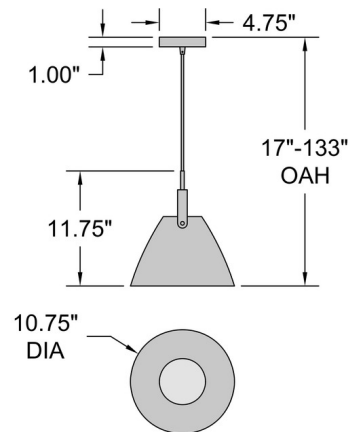

Description

The Tanner Pendant brings a tailored look to your interior space. The open top cone shaped shade, lined in Brass, creates warm ambient light throughout your room.

Specifications

COLOR	N/A
BODY FINISH	Matte Black
WATTAGE	9W
DIMMER	Standard 120V
DIMENSIONS	10.75"W x 11.75"H
BULB NOT INCLUDED	1 x Edison ST-Shape/Medium (E26)/9W/120V LED
OTHER BULB OPTIONS	A19/Medium (E26)/9W/120V LED
COUNTRY OF ORIGIN	China

Technical Information

PRODUCT DIMENSIONS	Adjustable Cable Length: 120"
--------------------	-------------------------------

Shown in matte black

CLICK TO VIEW PRODUCT

Notes: