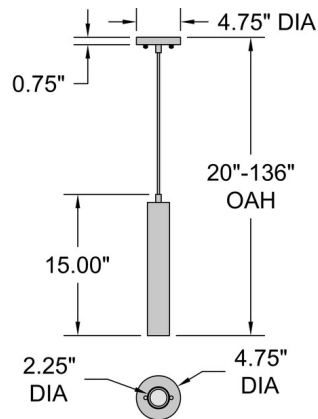

### Specifications

COLOR	N/A
BODY FINISH	Matte Black
WATTAGE	5.5W
DIMMER	Standard 120V
DIMENSIONS	2.25"W x 15"H
BULB INCLUDED	1 x MR16/GU10/5.5W/120V LED
COUNTRY OF ORIGIN	China

### Technical Information

PRODUCT DIMENSIONS	Adjustable Cable Length: 120"
--------------------	-------------------------------

Shown in matte black

CLICK TO VIEW PRODUCT

Notes: