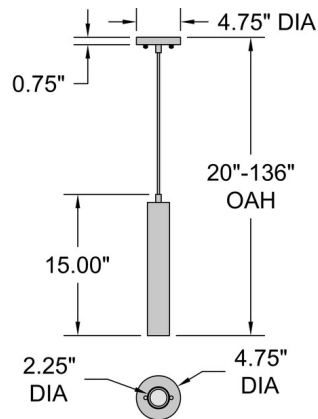

Lightology

lightology.com
866-954-4489
07-07-26

Project: _____

Company: _____

Location: _____ Fixture Type: _____

SPEC #: **ACC1544777**

Approved On: _____ Approved By: _____

Rex Pendant By Access

Description

The Rex Pendant brings a clean minimalism to your interior space. The slim cylinder creates warm, ambient shadows of light down, throughout your room. Note: Dimmable with Triac or Low Voltage Electronic dimmers, sold separately.

Specifications

COLOR	N/A
BODY FINISH	Matte Black
WATTAGE	5.5W
DIMMER	Standard 120V
DIMENSIONS	2.25"W x 15"H
BULB INCLUDED	1 x MR16/GU10/5.5W/120V LED
COUNTRY OF ORIGIN	China

Technical Information

PRODUCT DIMENSIONS	Adjustable Cable Length: 120"

Shown in matte black

CLICK TO VIEW PRODUCT

Notes: