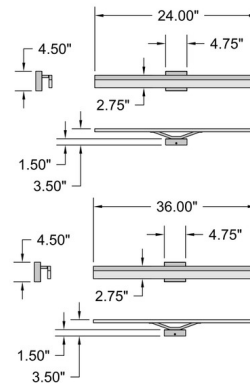

Shown in chrome / frosted

Specifications

COLOR	Frosted
BODY FINISH	Chrome
WATTAGE	23W
DIMMER	Standard 120V
DIMENSIONS	24"W x 4.5"H x 3"D
INTEGRATED LED MODULE	1 x LED/23W/120V LED
COUNTRY OF ORIGIN	China