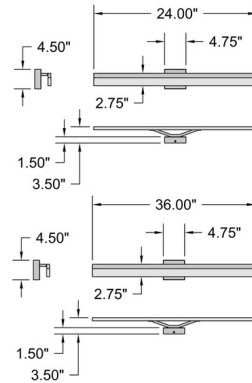

Shown in chrome / frosted