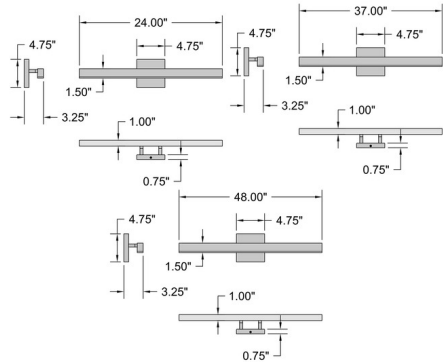

Lightology

lightology.com
866-954-4489
06-30-26

Project: _____

Company: _____

Location: _____ Fixture Type: _____

SPEC #: **ACC1544781**

Approved On: _____ Approved By: _____

Cisco Bathroom Vanity Light

By Access

Description

The Cisco Bathroom Vanity Light brings a clean minimalism to your interior space. The long, squared body holds a slim diffuser that creates warm, ambient shadows throughout your room. Note: Dimmable with Triac or Low Voltage Electronic dimmers, sold separately.

Specifications

COLOR . . . . . White
BODY FINISH . . . . . Matte Black
WATTAGE 20W
DIMMER . . . . . Low Voltage Electronic
DIMENSIONS . . . . . 24"W x 4.75"H x 3.25"D
INTEGRATED LED MODULE . . . . . 1 x LED/20W/120V LED
COUNTRY OF ORIGIN . . . . . China

Technical Information

LAMP LIFE . . . . . 50000 hours
COLOR RENDERING . . . . . 90 CRI
LAMP COLOR 3000K
LUMENS/WATT 43.95
LUMINOUS FLUX . . . . . 879 lumens

Shown in matte black / white

CLICK TO VIEW PRODUCT

Notes: