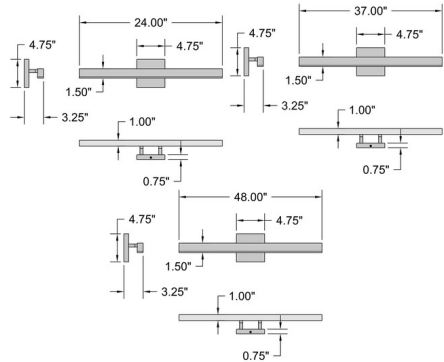

Lightology

lightology.com
866-954-4489
04-22-26

Project: _____

Company: _____

Location: _____ Fixture Type: _____

SPEC #: **ACC1544781**

Approved On: _____ Approved By: _____

Cisco Bathroom Vanity Light

By Access

Description

The Cisco Bathroom Vanity Light brings a clean minimalism to your interior space. The long, squared body holds a slim diffuser that creates warm, ambient shadows throughout your room. Note: Dimmable with Triac or Low Voltage Electronic dimmers, sold separately.

Specifications

COLOR . . . . . White
BODY FINISH . . . . . Matte Black
WATTAGE 20W
DIMMER . . . . . Standard 120V
DIMENSIONS . . . . . 24"W x 4.75"H x 3.25"D
INTEGRATED LED MODULE . . . . . 1 x LED/20W/120V LED
COUNTRY OF ORIGIN . . . . . China

Technical Information

LAMP LIFE . . . . . 50000 hours
COLOR RENDERING . . . . . 90 CRI
LAMP COLOR 3000K
LUMENS/WATT 43.95
LUMINOUS FLUX . . . . . 879 lumens

Shown in matte black / white

CLICK TO VIEW PRODUCT

Notes: