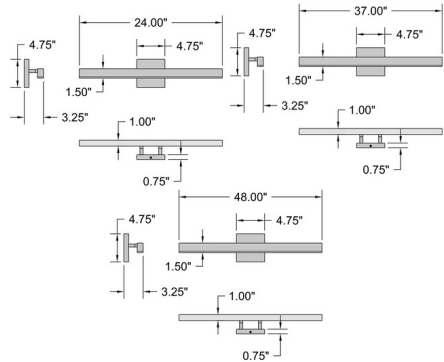

Lightology

lightology.com
866-954-4489
06-29-26

Project: _____

Company: _____

Location: _____ Fixture Type: _____

SPEC #: **ACC1544781**

Approved On: _____ Approved By: _____

Cisco Bathroom Vanity Light By Access

Description

The Cisco Bathroom Vanity Light brings a clean minimalism to your interior space. The long, squared body holds a slim diffuser that creates warm, ambient shadows throughout your room. Note: Dimmable with Triac or Low Voltage Electronic dimmers, sold separately.

Specifications

COLOR . . . . . White
BODY FINISH . . . . . Matte Black
WATTAGE 20W
DIMMER . . . . . Low Voltage Electronic
DIMENSIONS . . . . . 24"W x 4.75"H x 3.25"D
INTEGRATED LED MODULE . . . . . 1 x LED/20W/120V LED
COUNTRY OF ORIGIN . . . . . China

Technical Information

LAMP LIFE . . . . . 50000 hours
COLOR RENDERING . . . . . 90 CRI
LAMP COLOR 3000K
LUMENS/WATT 43.95
LUMINOUS FLUX . . . . . 879 lumens

Shown in matte black / white

CLICK TO VIEW PRODUCT

Notes: