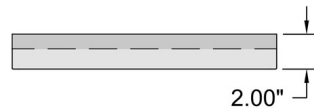

Shown in black / antique brushed brass / white

15.00"
DIA