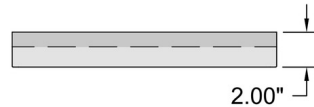

Shown in black / antique brushed brass / white

15.00"
DIA