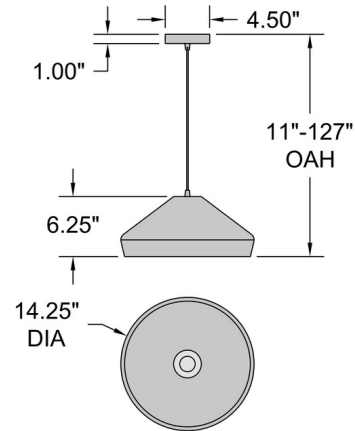

Description

The Prism Pendant brings a tailored look to your interior space. The conical shade, lined in Brass, creates warm, ambient light throughout your room.

Shown in matte black

Specifications

COLOR	N/A
BODY FINISH	Matte Black
WATTAGE	9W
DIMMER	Standard 120V
DIMENSIONS	14.25"W x 6.25"H
BULB NOT INCLUDED	1 x A19/Medium (E26)/9W/120V LED
COUNTRY OF ORIGIN	China

Technical Information

PRODUCT DIMENSIONS	Adjustable Cable Length: 120"
--------------------	-------------------------------

CLICK TO VIEW PRODUCT

Notes: