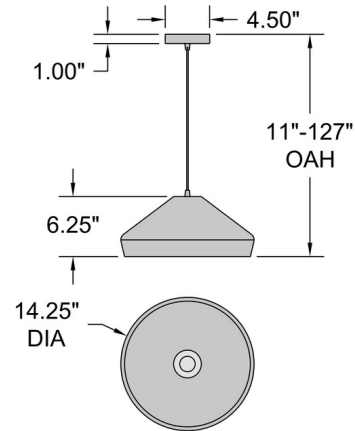

## Prism Pendant By Access

### Specifications

COLOR	N/A
BODY FINISH	Matte Black
WATTAGE	9W
DIMMER	Standard 120V
DIMENSIONS	14.25"W x 6.25"H
BULB NOT INCLUDED	1 x A19/Medium (E26)/9W/120V LED
COUNTRY OF ORIGIN	China

### Technical Information

PRODUCT DIMENSIONS	Adjustable Cable Length: 120"
--------------------	-------------------------------

CLICK TO VIEW PRODUCT

Notes: