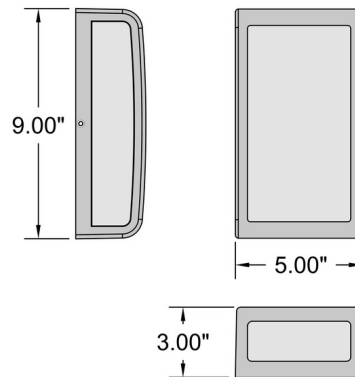

### Specifications

COLOR	White
BODY FINISH	Black
WATTAGE	8.5W
DIMMER	Standard 120V
DIMENSIONS	5"W x 9"H x 3"D
INTEGRATED LED MODULE	1x LED/8.5W/120V LED
COUNTRY OF ORIGIN	China