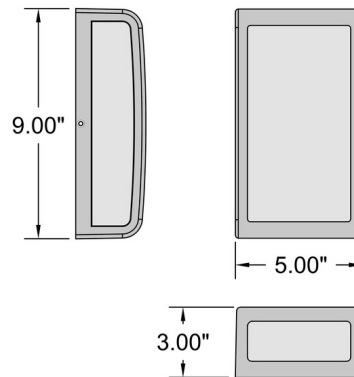

Description

The Montana Outdoor Wall Light brings a clean minimalism to your exterior space. The slightly curved rectangular shaped frame is complemented by an acrylic diffuser that creates warm, ambient light throughout your area. May be mounted horizontally or vertically. Note: Dimmable with Triac or Low Voltage Electronic dimmers, sold separately.

Shown in black / white

Specifications

COLOR	White
BODY FINISH	Black
WATTAGE	8.5W
DIMMER	Standard 120V
DIMENSIONS	5"W x 9"H x 3"D
INTEGRATED LED MODULE	1x LED/8.5W/120V LED
COUNTRY OF ORIGIN	China

Technical Information