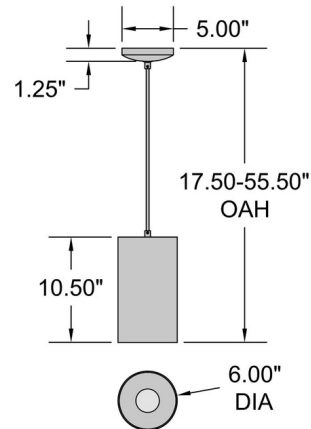

### Specifications

COLOR	N/A
BODY FINISH	Matte Black
WATTAGE	9W
DIMMER	Standard 120V
DIMENSIONS	6"W x 10.5"H
BULB INCLUDED	1 x A19/Medium (E26)/9W/120V LED
COUNTRY OF ORIGIN	China

### Technical Information

PRODUCT DIMENSIONS	Downrods: One 6", One 16" and One 22" Included
LAMP LIFE	50000 hours
COLOR RENDERING	90 CRI
LAMP COLOR	3000K
LUMENS/WATT	88.89
LUMINOUS FLUX	800 lumens

Shown in matte black