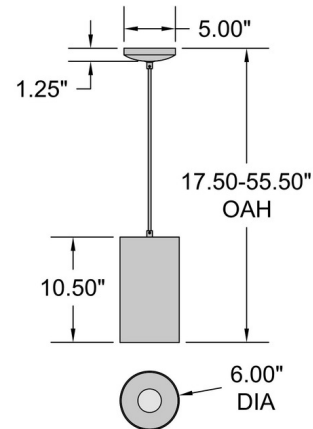

Description

The Pilson XL Pendant brings a clean, architectural vibe to your interior space. The cylindrical diffuser creates warm, ambient light down in your room.

Specifications

COLOR	N/A
BODY FINISH	Matte Black
WATTAGE	9W
DIMMER	Standard 120V
DIMENSIONS	6"W x 10.5"H
BULB INCLUDED	1 x A19/Medium (E26)/9W/120V LED
COUNTRY OF ORIGIN	China

Technical Information

PRODUCT DIMENSIONS	Downrods: One 6", One 16" and One 22" Included
LAMP LIFE	50000 hours
COLOR RENDERING	90 CRI
LAMP COLOR	3000K
LUMENS/WATT	88.89
LUMINOUS FLUX	800 lumens

Shown in matte black