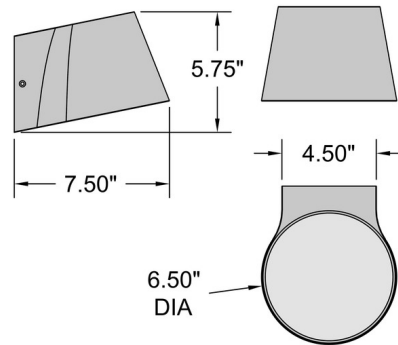

CLICK TO VIEW PRODUCT

Notes: