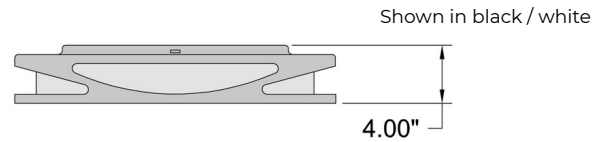

Lightology

lightology.com
866-954-4489
04-28-26

Project: _____
Company: _____
Location: _____ Fixture Type: _____
SPEC #: **ACC1544797**
Approved On: _____ Approved By: _____

Lucia Color-Select Ceiling Light By Access

Description

The Lucia Color-Select Ceiling Light brings a modern look to your interior space. The decorative frame surrounds an acrylic diffuser that creates warm, ambient light throughout your room. Note Dimmable with Triac or Low Voltage Electronic Dimmers, sold separately. Built in color temperature adjustability. Switch from 3000K/3500K/4000K.

Specifications

COLOR	White
BODY FINISH	Black
WATTAGE	16W
DIMMER	Standard 120V
DIMENSIONS	13.75"W x 4"H
INTEGRATED LED MODULE	1 x LED/16W/120V LED
COUNTRY OF ORIGIN	China

Technical Information

LAMP LIFE	50000 hours
COLOR RENDERING	90 CRI
LAMP COLOR	CCT Select
LUMENS/WATT	69.81
LUMINOUS FLUX	1117 lumens

CLICK TO VIEW PRODUCT

Notes: