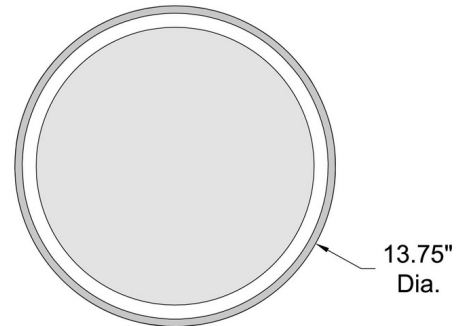

### Description

The Lucia Color-Select Ceiling Light brings a modern look to your interior space. The decorative frame surrounds an acrylic diffuser that creates warm, ambient light throughout your room. Note Dimmable with Triac or Low Voltage Electronic Dimmers, sold separately. Built in color temperature adjustability. Switch from 3000K/3500K/4000K.

### Specifications

COLOR	White
BODY FINISH	Black
WATTAGE	16W
DIMMER	Standard 120V
DIMENSIONS	13.75"W x 4"H
INTEGRATED LED MODULE	1 x LED/16W/120V LED
COUNTRY OF ORIGIN	China

### Technical Information

LAMP LIFE	50000 hours
COLOR RENDERING	90 CRI
LAMP COLOR	CCT Select
LUMENS/WATT	69.81
LUMINOUS FLUX	1117 lumens

CLICK TO VIEW PRODUCT

Notes: