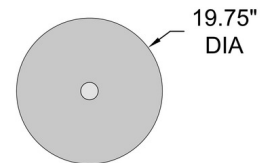

## Huck Pendant By Access

### Specifications

COLOR	N/A
BODY FINISH	Matte Black
WATTAGE	9W
DIMMER	Standard 120V
DIMENSIONS	19.75"W x 10.5"H
BULB NOT INCLUDED	1 x A19/Medium (E26)/9W/120V LED
COUNTRY OF ORIGIN	China

### Technical Information

PRODUCT DIMENSIONS	Adjustable Cable Length: 120"
--------------------	-------------------------------

CLICK TO VIEW PRODUCT

Notes: