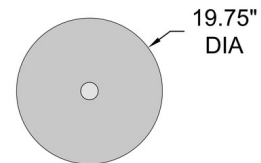

### Specifications

COLOR	N/A
BODY FINISH	Matte Black
WATTAGE	9W
DIMMER	Standard 120V
DIMENSIONS	19.75"W x 10.5"H
BULB NOT INCLUDED	1 x A19/Medium (E26)/9W/120V LED
COUNTRY OF ORIGIN	China

### Technical Information

PRODUCT DIMENSIONS	Adjustable Cable Length: 120"
--------------------	-------------------------------

Shown in matte black

CLICK TO VIEW PRODUCT

Notes: