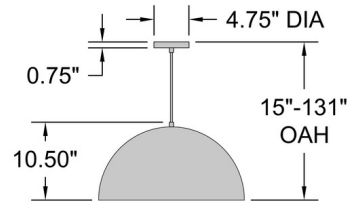

### Specifications

COLOR	N/A
BODY FINISH	Matte Black
WATTAGE	9W
DIMMER	Standard 120V
DIMENSIONS	19.75"W x 10.5"H
BULB NOT INCLUDED	1 x A19/Medium (E26)/9W/120V LED
COUNTRY OF ORIGIN	China

### Technical Information

PRODUCT DIMENSIONS	Adjustable Cable Length: 120"
--------------------	-------------------------------

Shown in matte black

CLICK TO VIEW PRODUCT

Notes: