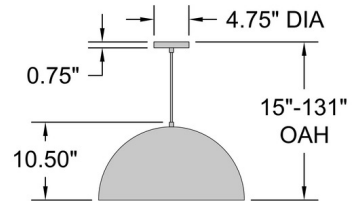

### Specifications

COLOR	N/A
BODY FINISH	Matte Black
WATTAGE	9W
DIMMER	Standard 120V
DIMENSIONS	19.75"W x 10.5"H
BULB NOT INCLUDED	1 x A19/Medium (E26)/9W/120V LED
COUNTRY OF ORIGIN	China

### Technical Information

PRODUCT DIMENSIONS	Adjustable Cable Length: 120"
--------------------	-------------------------------

CLICK TO VIEW PRODUCT

Notes: