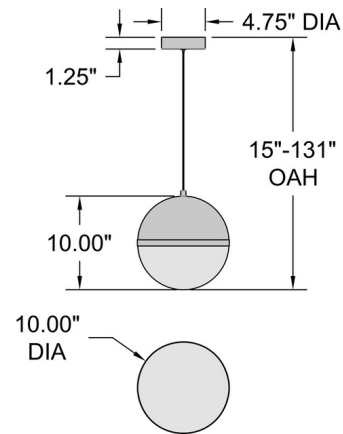

Specifications

COLOR White
BODY FINISH Black / Antique Brushed Brass
WATTAGE 15W
DIMMER Standard 120V
DIMENSIONS 10"W x 10"H
INTEGRATED LED MODULE 1 x LED/15W/120V LED
COUNTRY OF ORIGIN China

Technical Information

PRODUCT DIMENSIONS Adjustable Cable Length: 120"
LAMP LIFE 50000 hours
COLOR RENDERING 90 CRI
LAMP COLOR 3000K

Shown in black / antique brushed brass / white

CLICK TO VIEW PRODUCT

Notes: