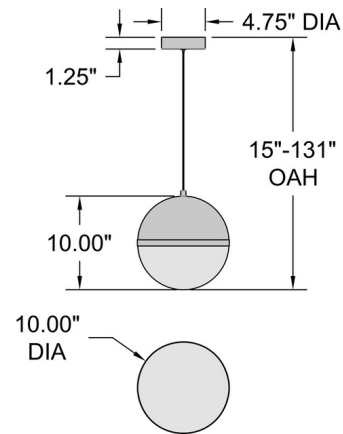

### Specifications

COLOR . . . . . White  
BODY FINISH . . . . . Black / Antique Brushed Brass  
WATTAGE . . . . . 15W  
DIMMER . . . . . Standard 120V  
DIMENSIONS . . . . . 10"W x 10"H  
INTEGRATED LED MODULE . . . . . 1 x LED/15W/120V LED  
COUNTRY OF ORIGIN . . . . . China

### Technical Information

PRODUCT DIMENSIONS . . . . . Adjustable Cable Length: 120"  
LAMP LIFE . . . . . 50000 hours  
COLOR RENDERING . . . . . 90 CRI  
LAMP COLOR . . . . . 3000K

Shown in black / antique brushed brass / white