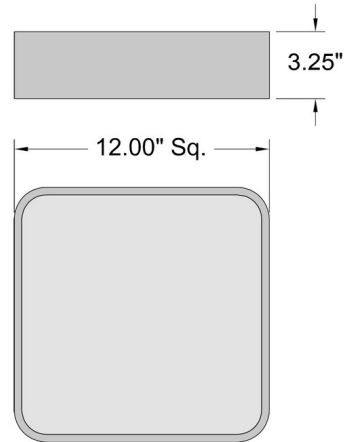

Shown in black / white

Specifications

COLOR	White
BODY FINISH	Black
WATTAGE	16W
DIMMER	Low Voltage Electronic
DIMENSIONS	12\"W x 3.25\"H
INTEGRATED LED MODULE	1 x LED/16W/120V LED
COUNTRY OF ORIGIN	China