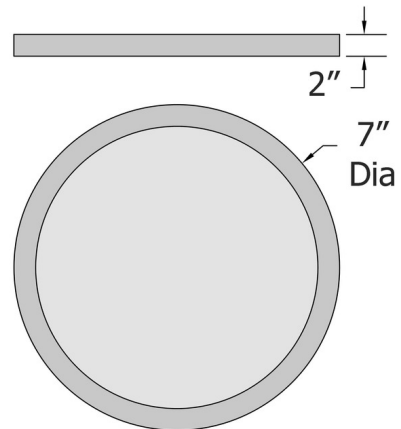

Shown in white / white

Specifications

COLOR	White
BODY FINISH	White
WATTAGE	15W
DIMMER	Not Dimmable
DIMENSIONS	7"W x 0.5"H
INTEGRATED LED MODULE	1x LED/15W/120V LED
COUNTRY OF ORIGIN	China

Technical Information

LAMP LIFE	50000 hours
COLOR RENDERING	90 CRI
LAMP COLOR	CCT Select
LUMENS/WATT	74.87
LUMINOUS FLUX	1123 lumens

CLICK TO VIEW PRODUCT

Notes: