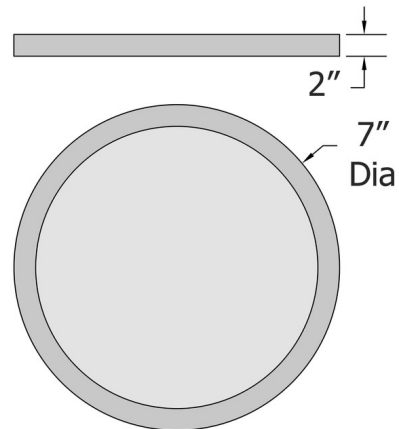

## Slim Color-Select Battery Backup Ceiling Flush Light By Access

### Specifications

|                       |                     |
|-----------------------|---------------------|
| COLOR                 | White               |
| BODY FINISH           | White               |
| WATTAGE               | 15W                 |
| DIMMER                | Not Dimmable        |
| DIMENSIONS            | 7"W x 0.5"H         |
| INTEGRATED LED MODULE | 1x LED/15W/120V LED |
| COUNTRY OF ORIGIN     | China               |